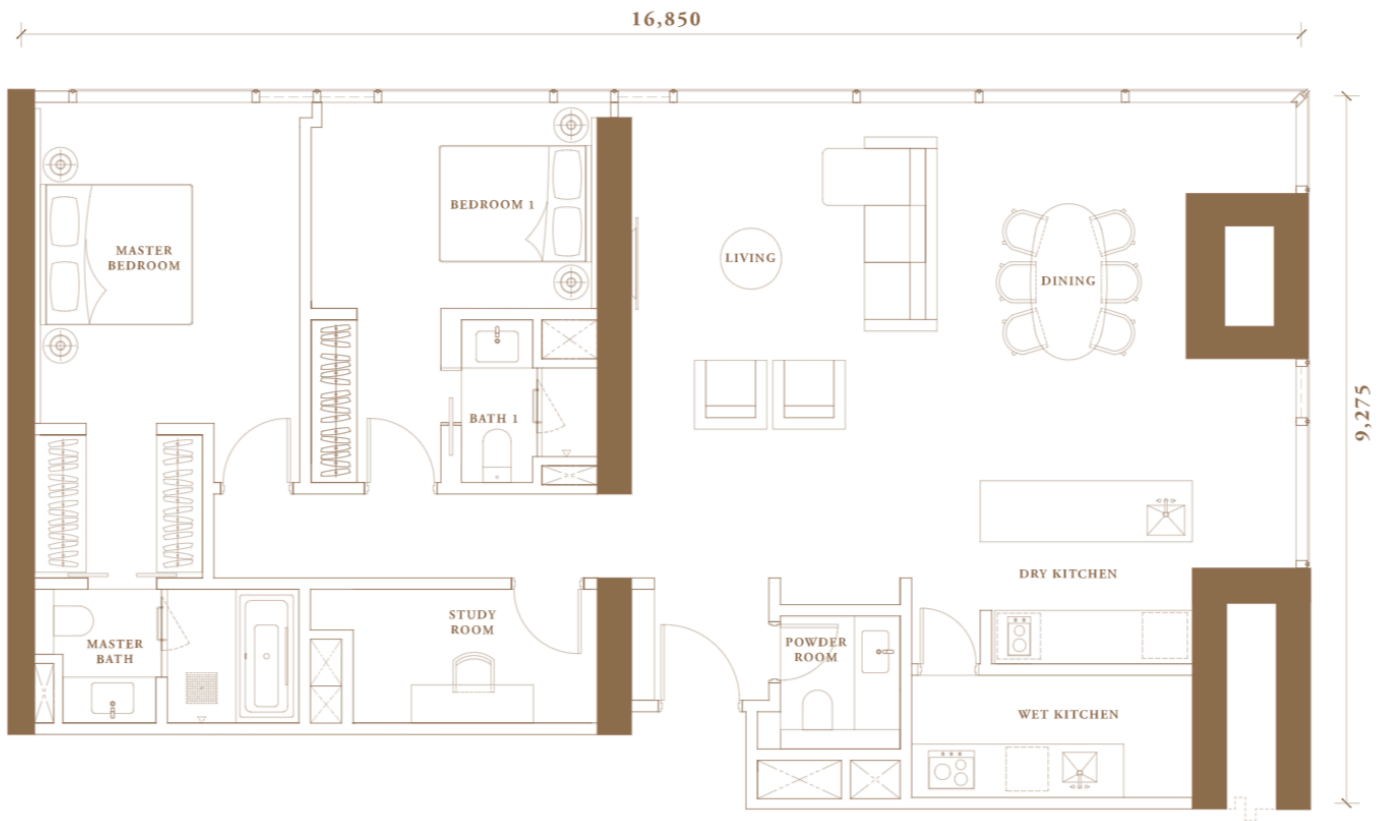

775 sq.ft. (71.98 sq.m.)

Type D3 (UNIT 03)

1 BEDROOM

775 sq.ft. (71.98 sq.m.)

TYPE D4

1+1 STUDY

808 sq.ft. (75.05 sq.m.)

TYPE D5

1+1 STUDY

826 sq.ft. (76.74 sq.m.)

TYPE E1

2 BEDROOM

988 sq.ft. (91.79 sq.m.)

TYPE E2

2+1 STUDY

1,466 sq.ft. (136.19 sq.m.)

TYPE E2A

2+1 STUDY

1,514 sq.ft. (140.64 sq.m.)

TYPE F1

3+1 STUDY

1,576 sq.ft. (146.40 sq.m.)

TYPE F2

3+1 STUDY

1,580 sq.ft. (146.82 sq.m.)

TYPE F2a

3+1 STUDY
1,750 sq.ft. (162.54 sq.m.)

TYPE F3

3+1 STUDY

1,831 sq.ft. (170.07 sq.m.)