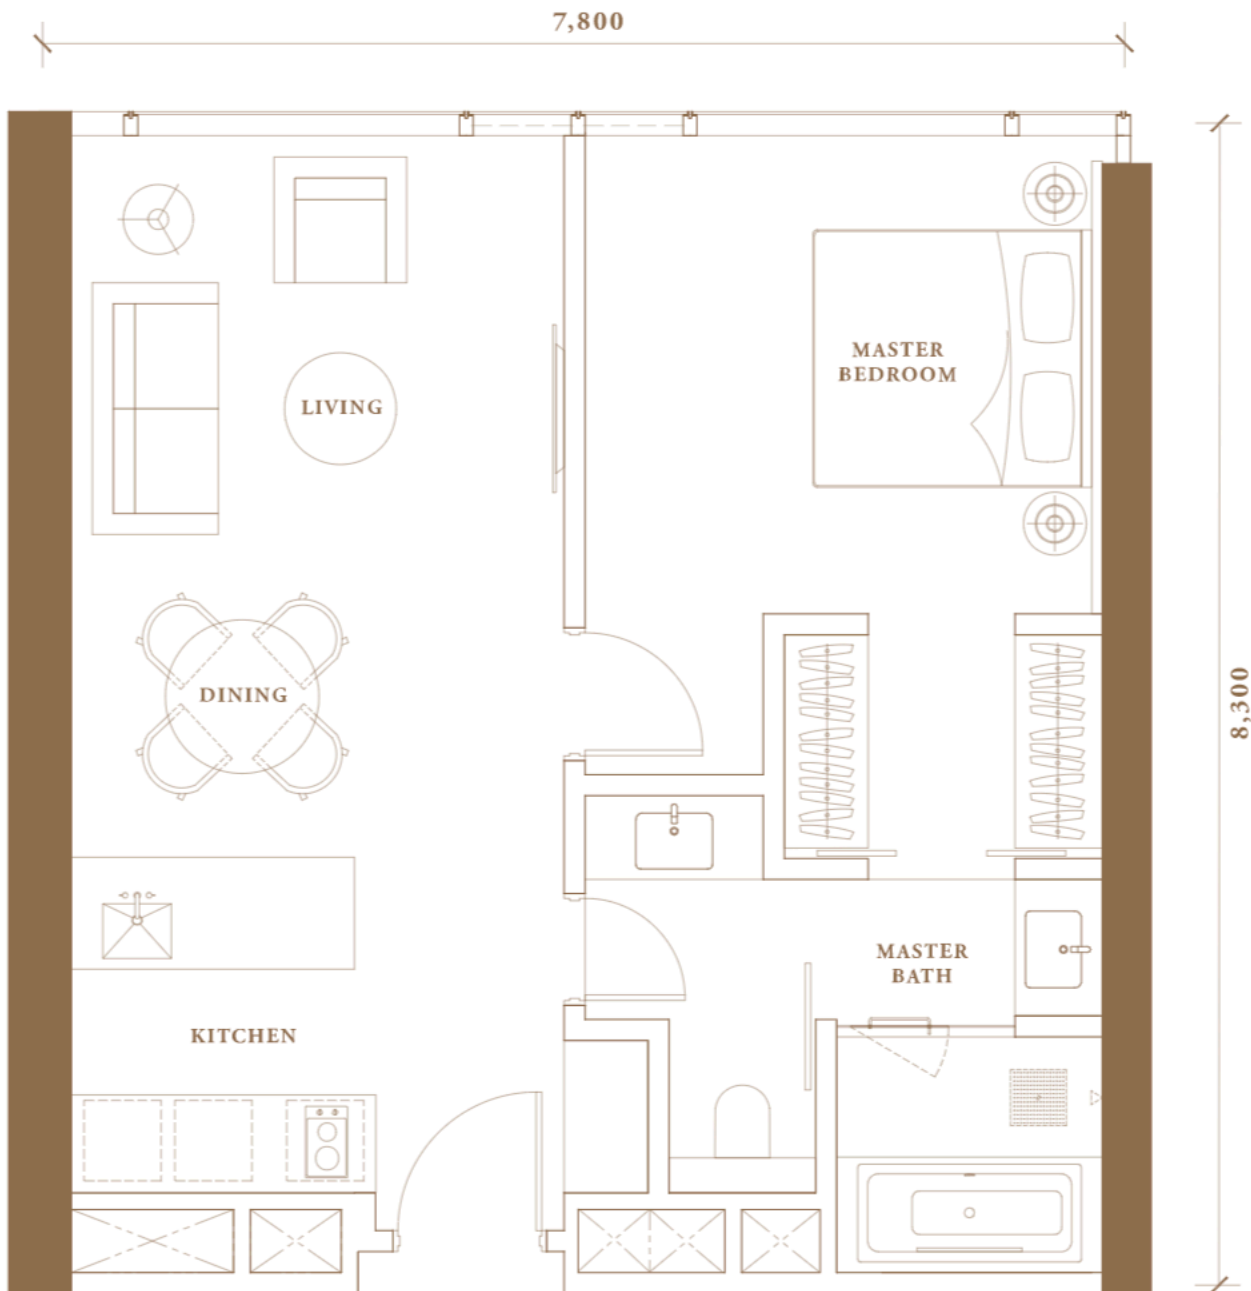

TYPE D1

1 BEDROOM

614 sq.ft. (57.03 sq.m.)

TYPE D2

1 BEDROOM

691 sq.ft. (64.21 sq.m.)

Type D3 (UNIT 02)

1 BEDROOM

775 sq.ft. (71.98 sq.m.)

Type D3 (UNIT 03)

1 BEDROOM

775 sq.ft. (71.98 sq.m.)

TYPE D4

1+1 STUDY

808 sq.ft. (75.05 sq.m.)

TYPE D5

1+1 STUDY

826 sq.ft. (76.74 sq.m.)

TYPE E1

2 BEDROOM

988 sq.ft. (91.79 sq.m.)

TYPE E2

2+1 STUDY

1,466 sq.ft. (136.19 sq.m.)

1,580 sq.ft. (146.82 sq.m.)

TYPE F2a

3+1 STUDY
1,750 sq.ft. (162.54 sq.m.)

TYPE F3

3+1 STUDY

1,831 sq.ft. (170.07 sq.m.)