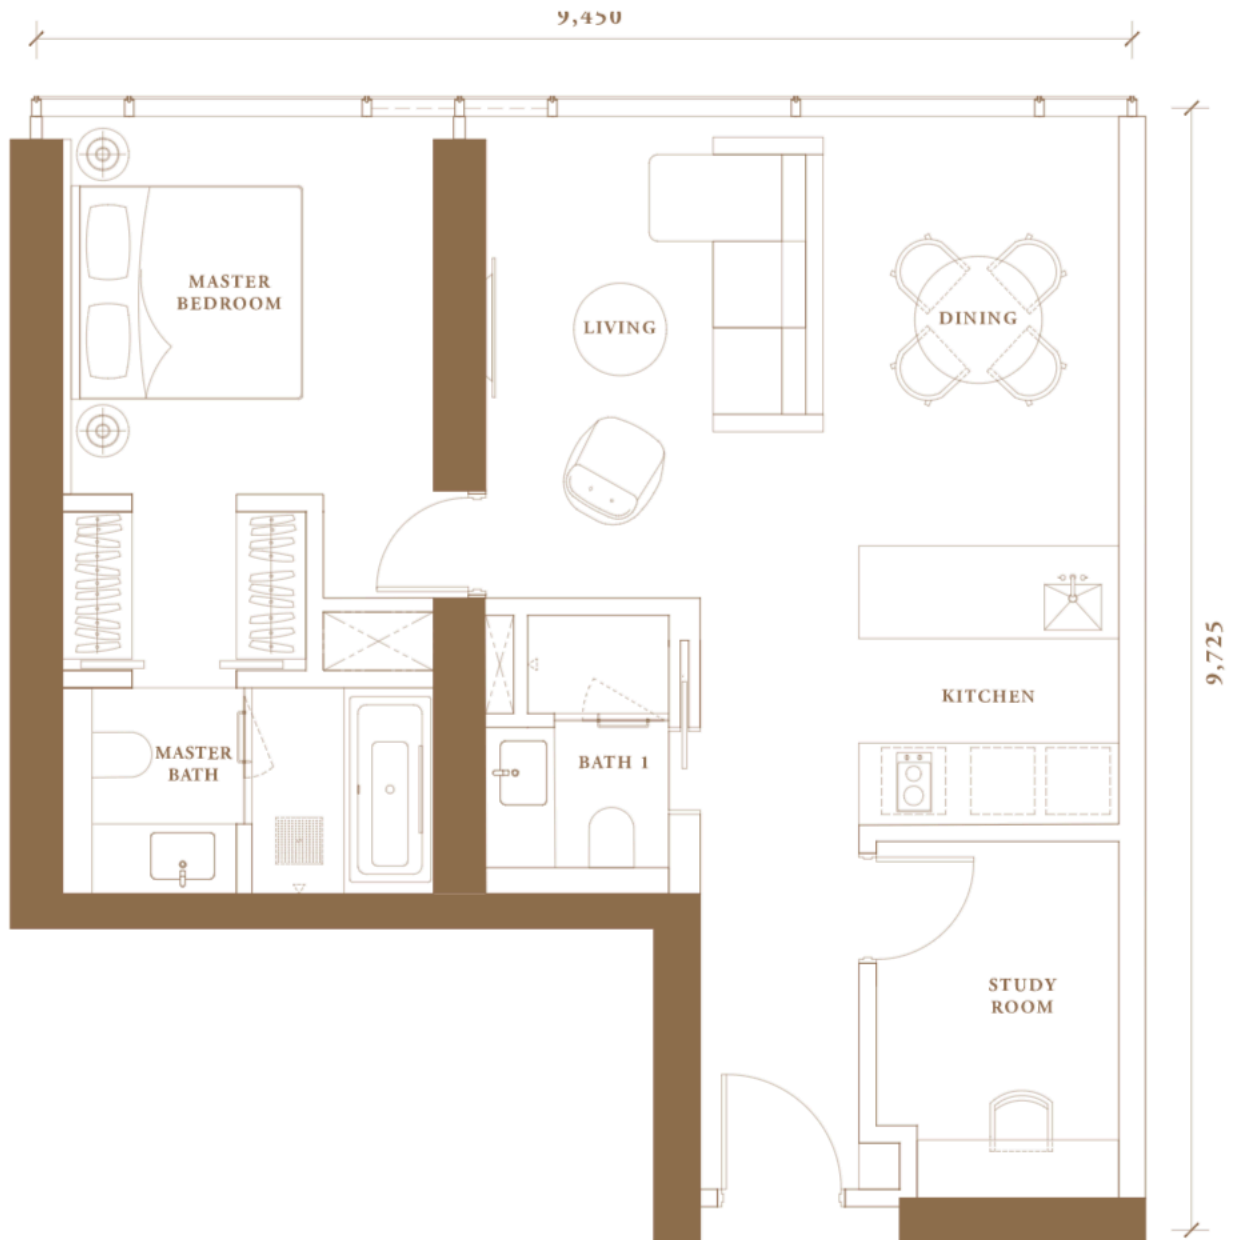

TYPE D1

1 BEDROOM

614 sq.ft. (57.03 sq.m.)

TYPE D2

1 BEDROOM

691 sq.ft. (64.21 sq.m.)

Type D3 (UNIT 02)

1 BEDROOM

775 sq.ft. (71.98 sq.m.)

Type D3 (UNIT 03)

1 BEDROOM

775 sq.ft. (71.98 sq.m.)

TYPE D4

1+1 STUDY

808 sq.ft. (75.05 sq.m.)

TYPE D5

1+1 STUDY

826 sq.ft. (76.74 sq.m.)

TYPE E1

2 BEDROOM

988 sq.ft. (91.79 sq.m.)

TYPE E2

2+1 STUDY

1,466 sq.ft. (136.19 sq.m.)

TYPE E2A

2+1 STUDY

1,514 sq.ft. (140.64 sq.m.)

TYPE F1

3+1 STUDY

1,576 sq.ft. (146.40 sq.m.)

TYPE F2

3+1 STUDY