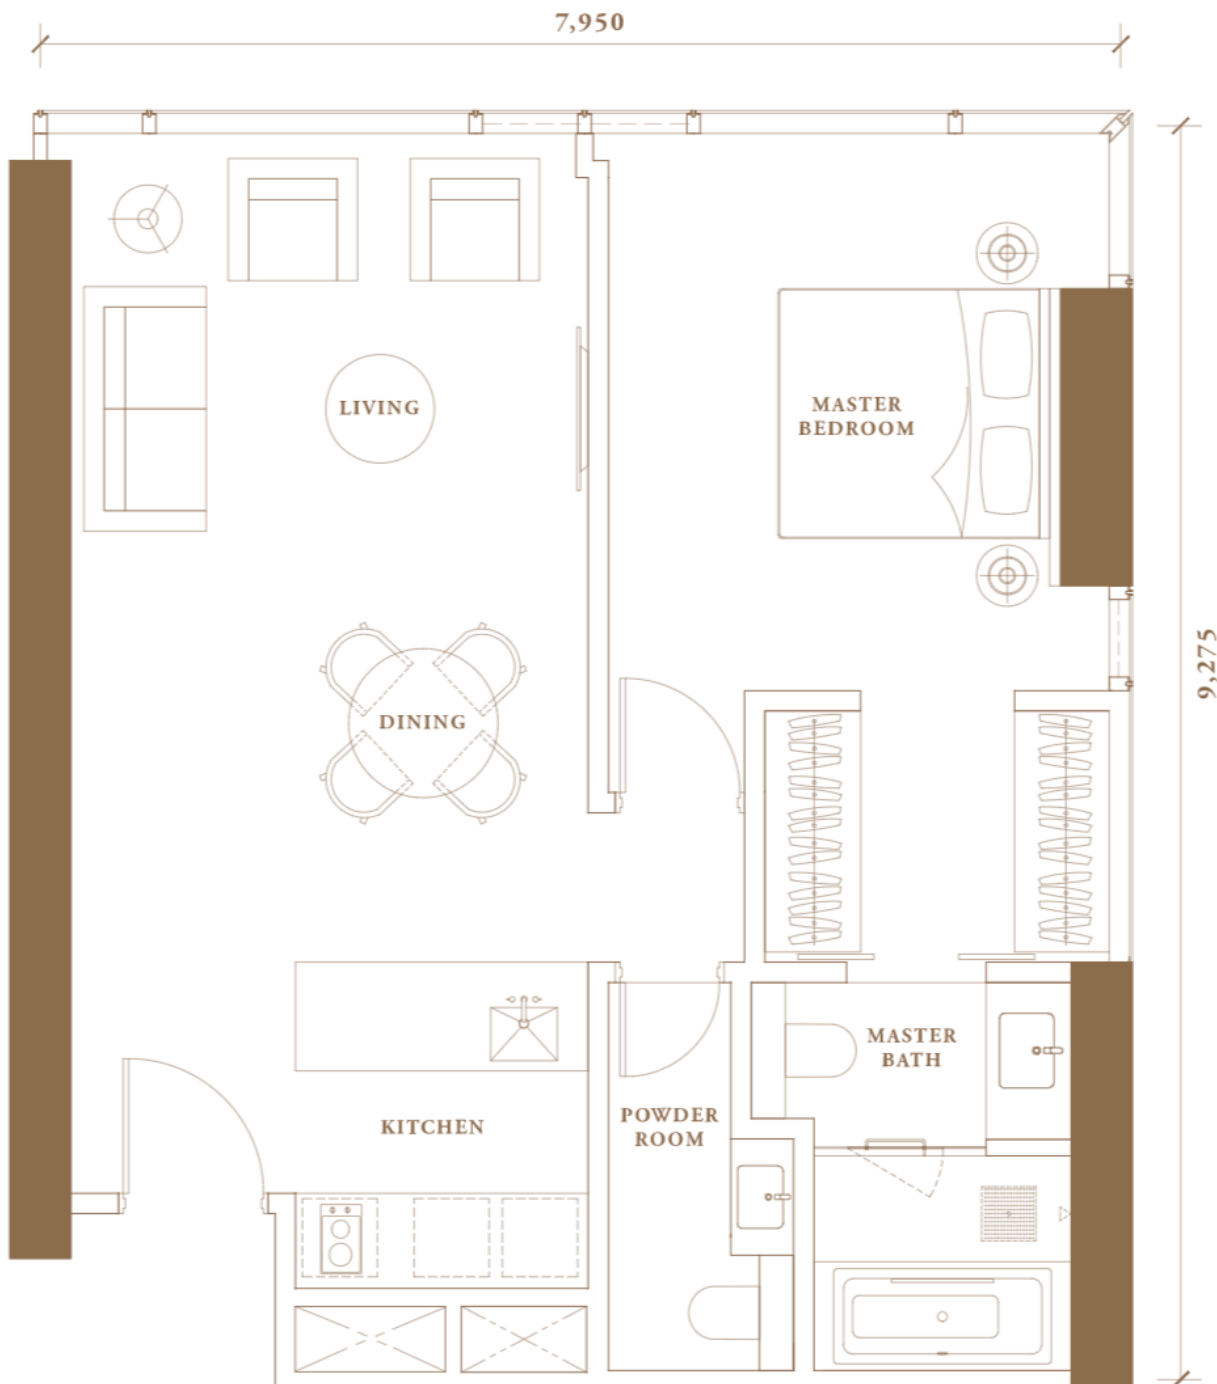

TYPE D1

1 BEDROOM

614 sq.ft. (57.03 sq.m.)

TYPE D2

1 BEDROOM

691 sq.ft. (64.21 sq.m.)

Type D3 (UNIT 02)

1 BEDROOM

775 sq.ft. (71.98 sq.m.)

Type D3 (UNIT 03)

1 BEDROOM

775 sq.ft. (71.98 sq.m.)

TYPE D4

1+1 STUDY

808 sq.ft. (75.05 sq.m.)

TYPE D5

1+1 STUDY

826 sq.ft. (76.74 sq.m.)

TYPE E1

2 BEDROOM

988 sq.ft. (91.79 sq.m.)

TYPE E2

2+1 STUDY

1,466 sq.ft. (136.19 sq.m.)

TYPE E2A

2+1 STUDY

1,514 sq.ft. (140.64 sq.m.)

TYPE F1

3+1 STUDY

1,576 sq.ft. (146.40 sq.m.)

TYPE F2

3+1 STUDY