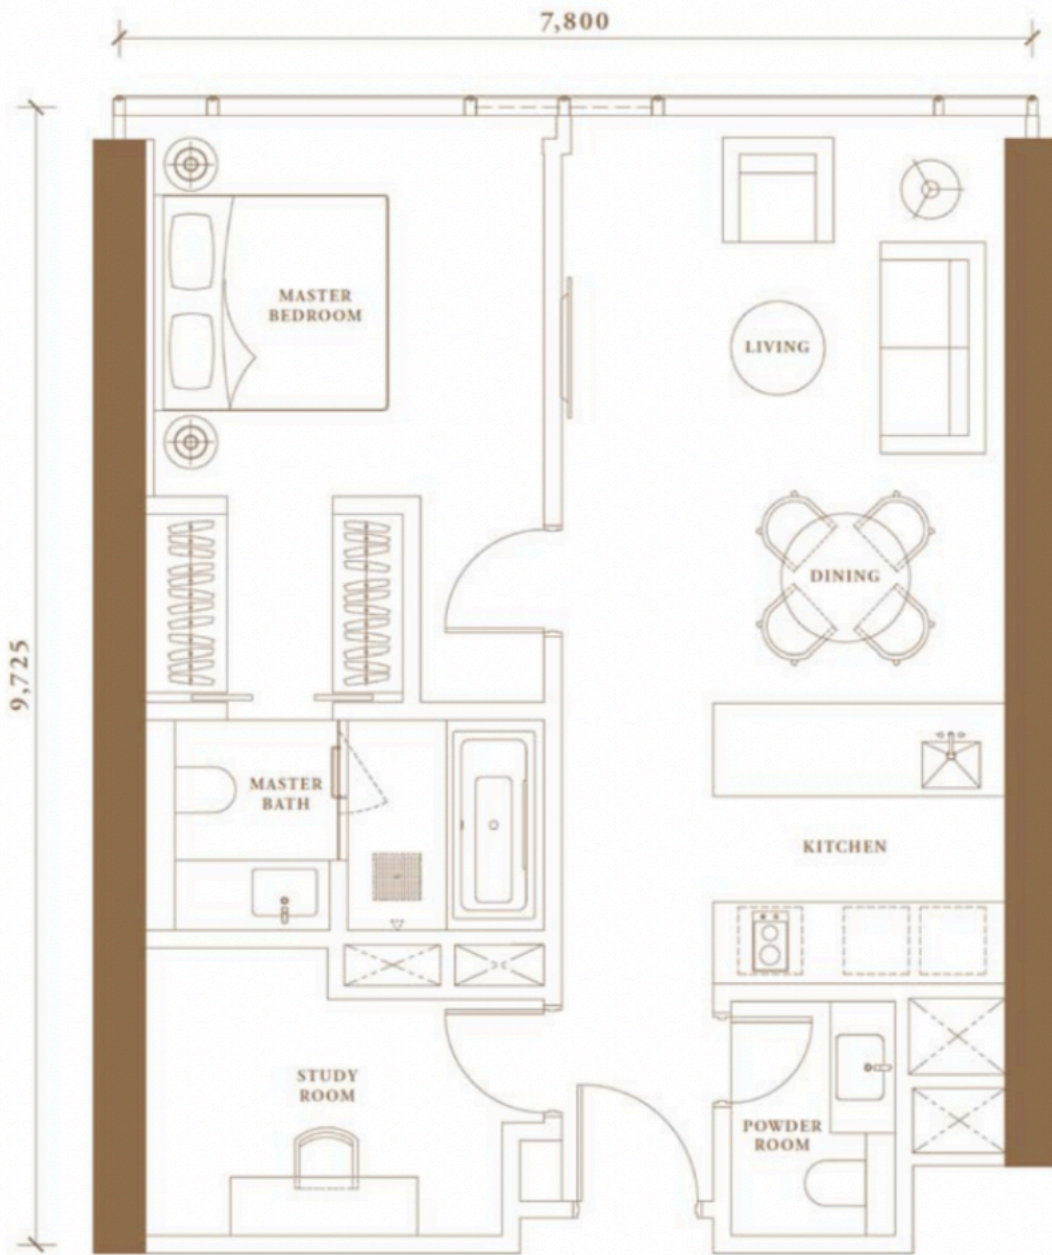

TYPE D1

1 BEDROOM

614 sq.ft. (57.03 sq.m.)

TYPE D2

1 BEDROOM

691 sq.ft. (64.21 sq.m.)

Type D3 (UNIT 02)

1 BEDROOM

775 sq.ft. (71.98 sq.m.)

Type D3 (UNIT 03)

1 BEDROOM

775 sq.ft. (71.98 sq.m.)

TYPE D4

1+1 STUDY

808 sq.ft. (75.05 sq.m.)

TYPE D5

1+1 STUDY

826 sq.ft. (76.74 sq.m.)

TYPE E1

2 BEDROOM

988 sq.ft. (91.79 sq.m.)

TYPE E2

2+1 STUDY

1,466 sq.ft. (136.19 sq.m.)

TYPE E2A

2+1 STUDY

1,514 sq.ft. (140.64 sq.m.)

TYPE F1

3+1 STUDY

1,576 sq.ft. (146.40 sq.m.)

TYPE F2

3+1 STUDY