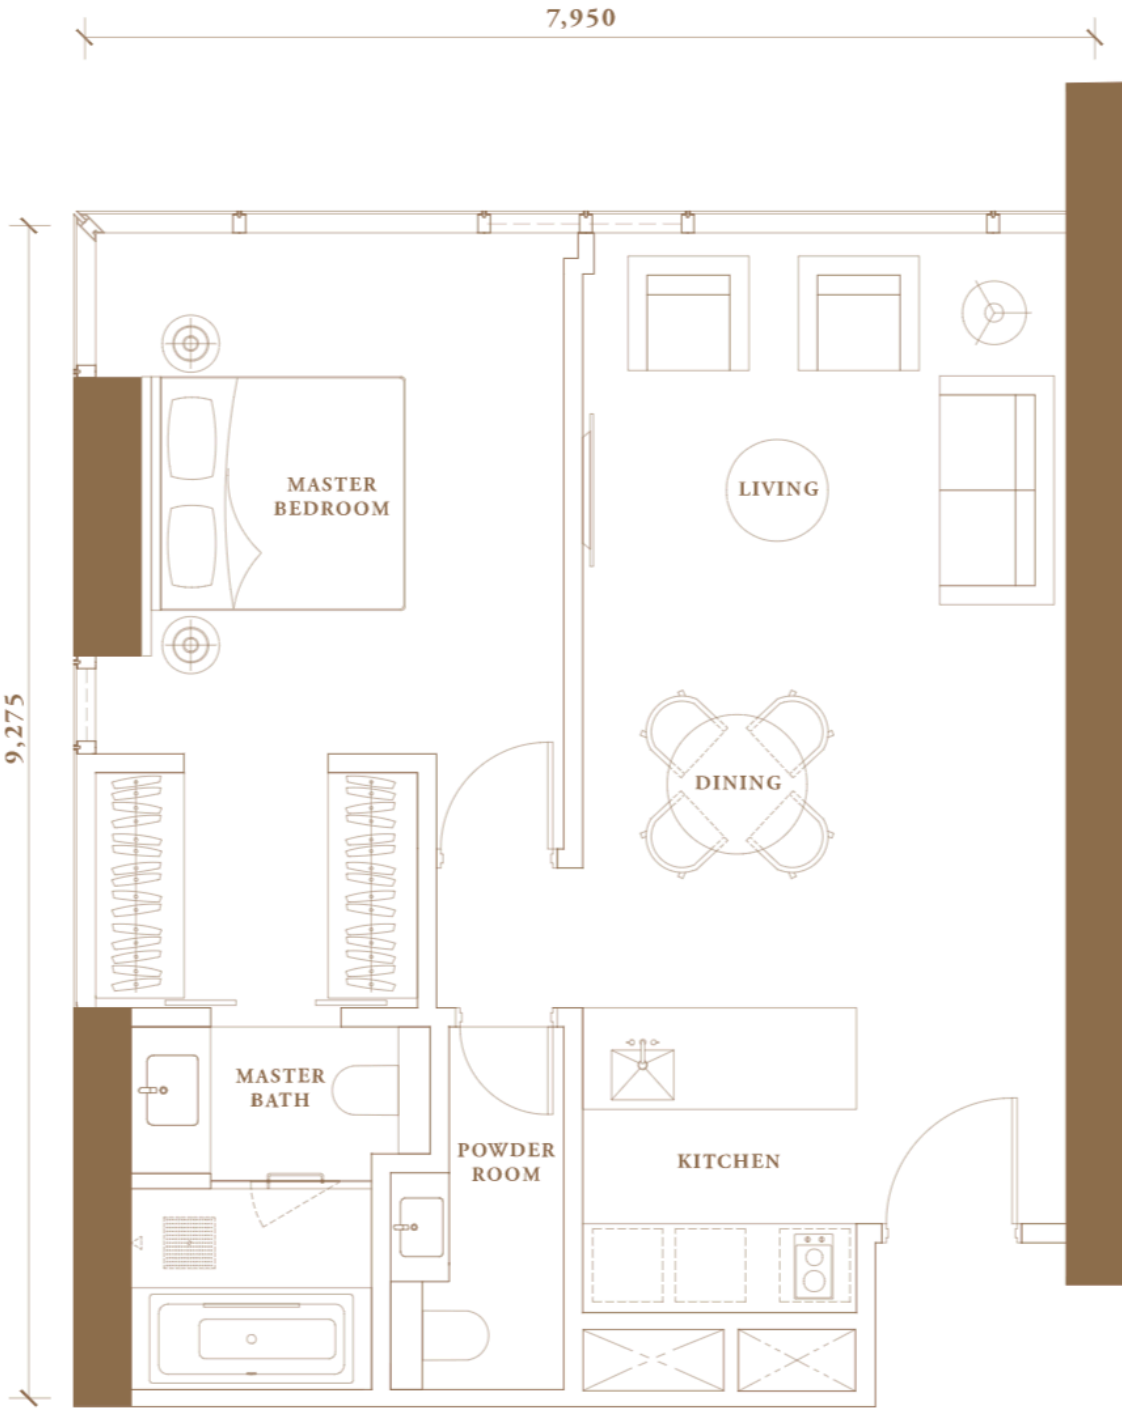

TYPE D1

1 BEDROOM

614 sq.ft. (57.03 sq.m.)

TYPE D2

1 BEDROOM

691 sq.ft. (64.21 sq.m.)

Type D3 (UNIT 02)

1 BEDROOM

775 sq.ft. (71.98 sq.m.)

Type D3 (UNIT 03)

1 BEDROOM

775 sq.ft. (71.98 sq.m.)

TYPE D4

1+1 STUDY

808 sq.ft. (75.05 sq.m.)

TYPE D5

1+1 STUDY

826 sq.ft. (76.74 sq.m.)

TYPE E1

2 BEDROOM

988 sq.ft. (91.79 sq.m.)

TYPE E2

2+1 STUDY

1,466 sq.ft. (136.19 sq.m.)

TYPE E2A

2+1 STUDY

1,514 sq.ft. (140.64 sq.m.)

TYPE F1

3+1 STUDY

1,576 sq.ft. (146.40 sq.m.)

TYPE F2

3+1 STUDY