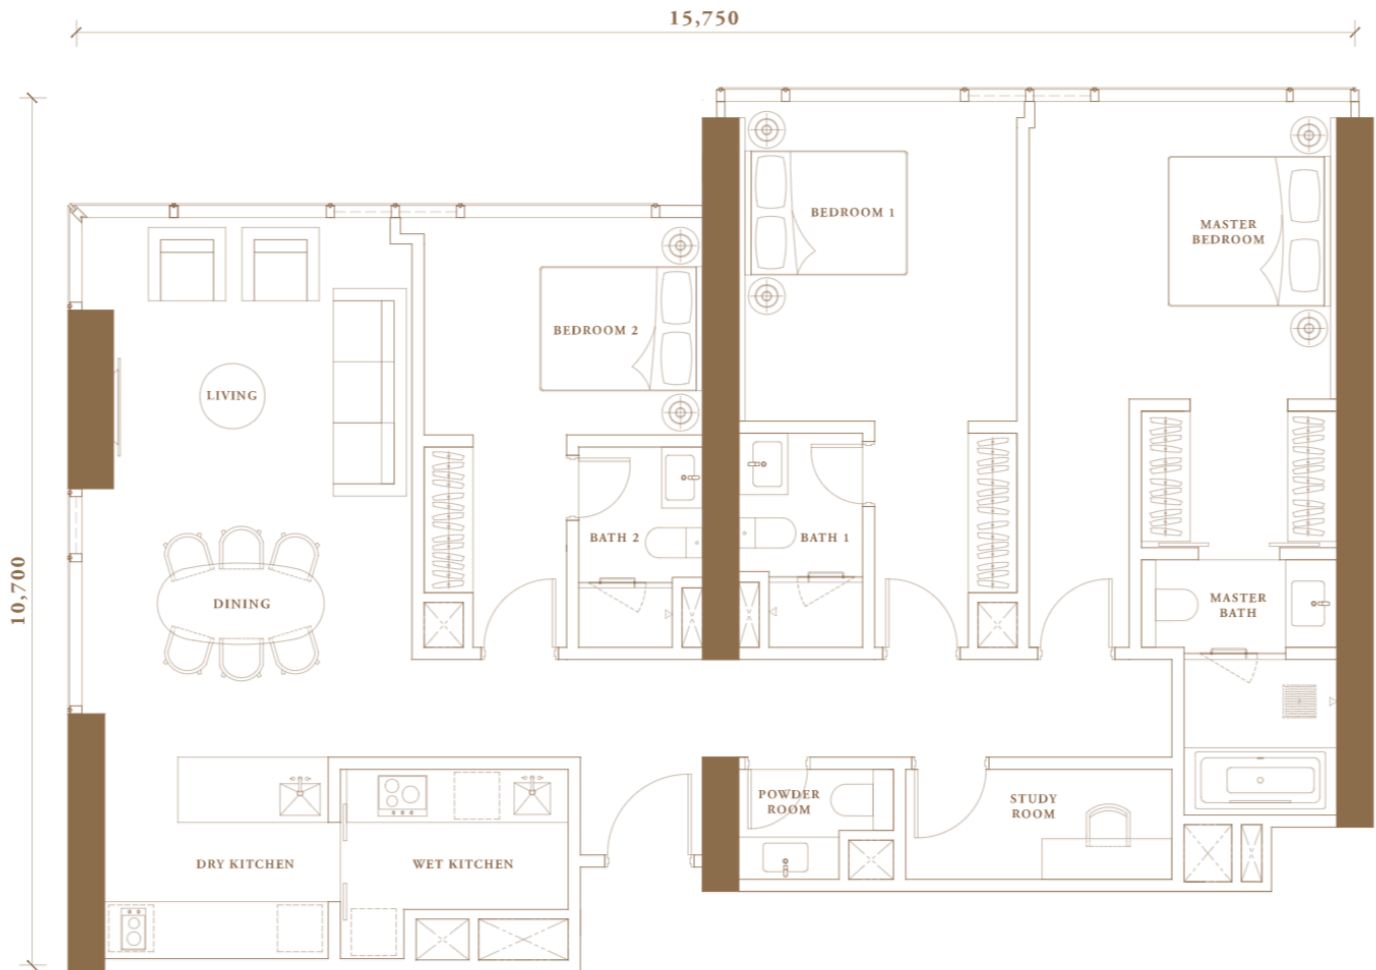

TYPE E2A

2+1 STUDY

1,514 sq.ft. (140.64 sq.m.)

TYPE F1

3+1 STUDY

1,576 sq.ft. (146.40 sq.m.)

TYPE F2

3+1 STUDY

1,580 sq.ft. (146.82 sq.m.)

TYPE F2a

3+1 STUDY
1,750 sq.ft. (162.54 sq.m.)

TYPE F3

3+1 STUDY

1,831 sq.ft. (170.07 sq.m.)