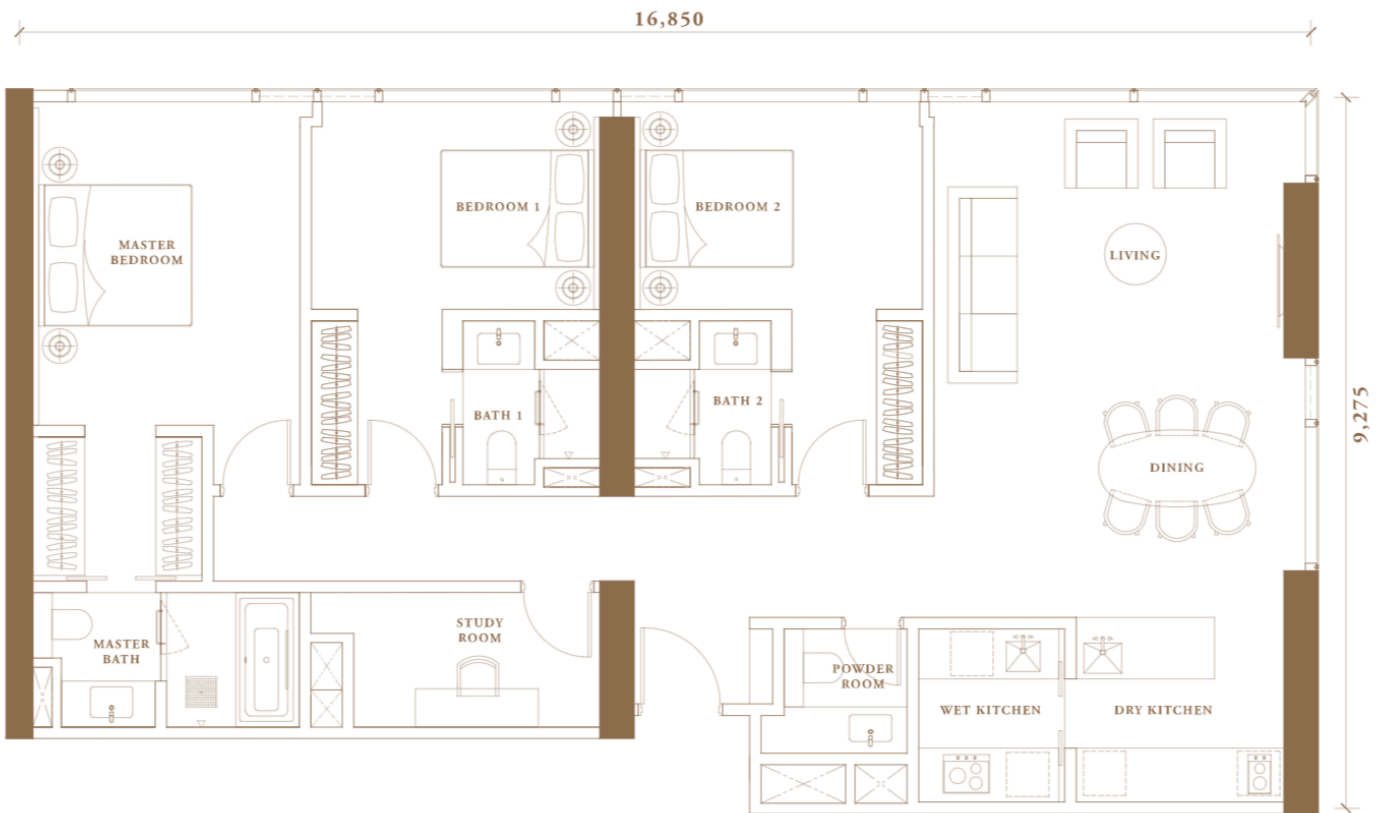

TYPE E2A

2+1 STUDY

1,514 sq.ft. (140.64 sq.m.)

TYPE F1

3+1 STUDY

1,576 sq.ft. (146.40 sq.m.)

TYPE F2

3+1 STUDY

1,580 sq.ft. (146.82 sq.m.)

TYPE F2a

3+1 STUDY
1,750 sq.ft. (162.54 sq.m.)

TYPE F3

3+1 STUDY

1,831 sq.ft. (170.07 sq.m.)