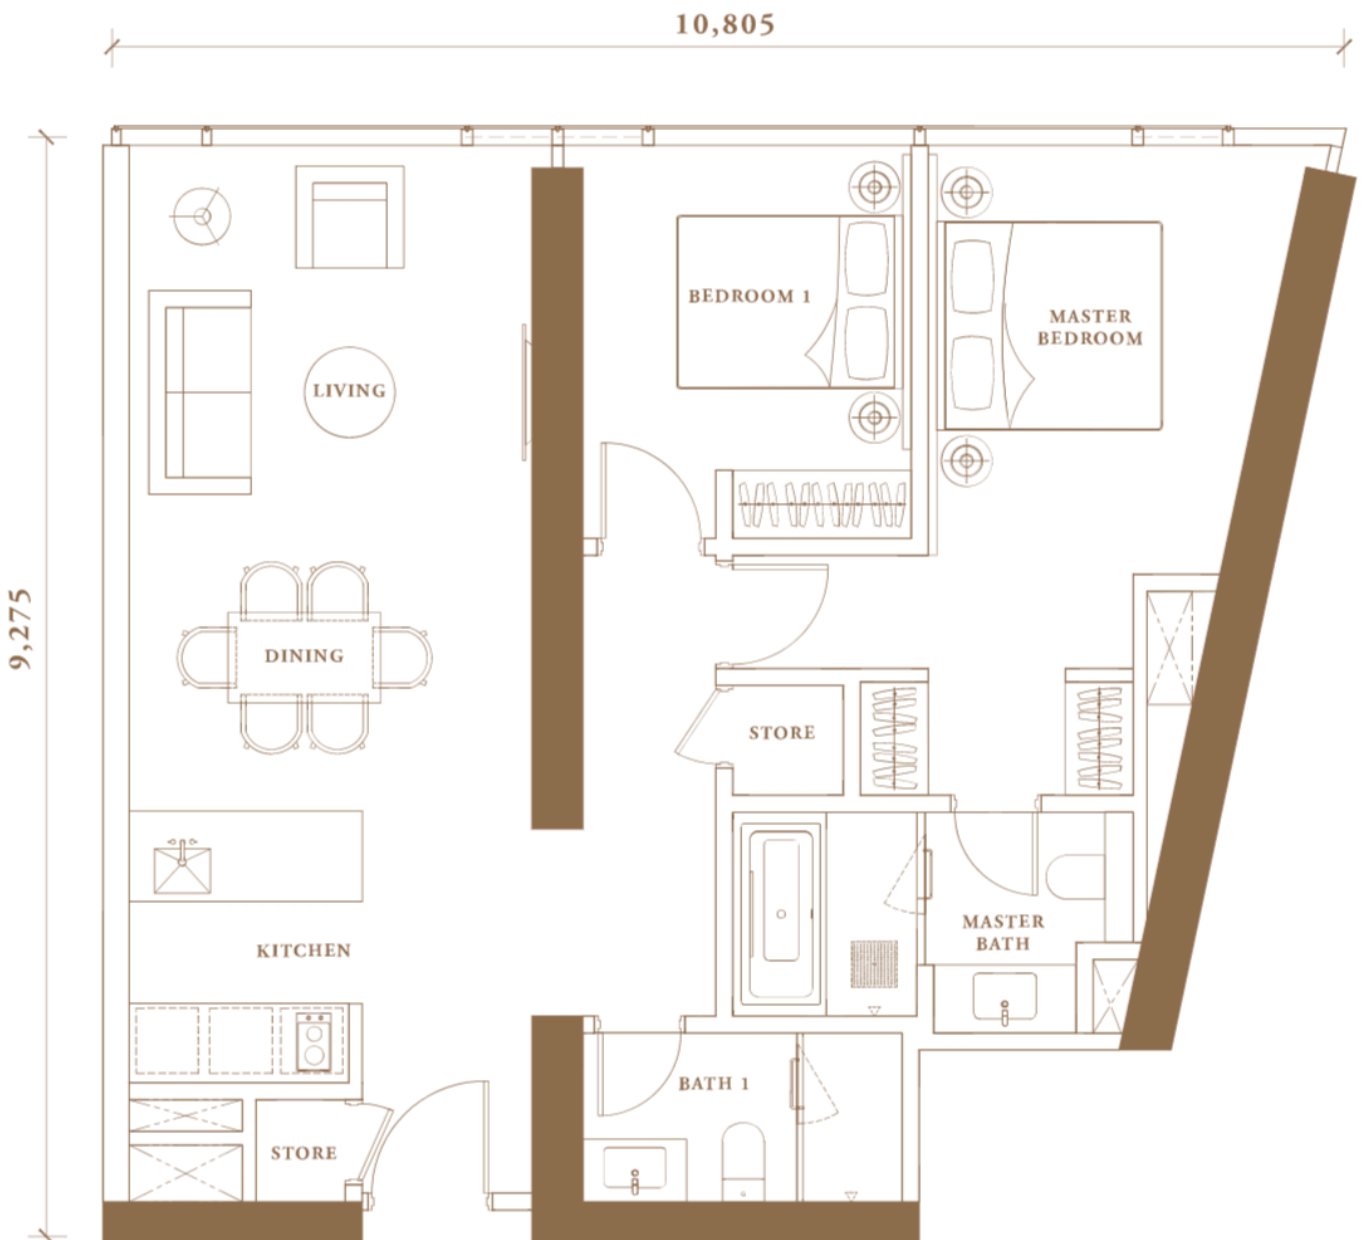

775 sq.ft. (71.98 sq.m.)

Type D3 (UNIT 03)

1 BEDROOM

775 sq.ft. (71.98 sq.m.)

TYPE D4

1+1 STUDY

808 sq.ft. (75.05 sq.m.)

TYPE D5

1+1 STUDY

826 sq.ft. (76.74 sq.m.)

TYPE E1

2 BEDROOM

988 sq.ft. (91.79 sq.m.)

TYPE E2

2+1 STUDY

1,466 sq.ft. (136.19 sq.m.)

TYPE E2A

2+1 STUDY

1,514 sq.ft. (140.64 sq.m.)

TYPE F1

3+1 STUDY

1,576 sq.ft. (146.40 sq.m.)

TYPE F2

3+1 STUDY

1,580 sq.ft. (146.82 sq.m.)

TYPE F2a

3+1 STUDY
1,750 sq.ft. (162.54 sq.m.)

TYPE F3

3+1 STUDY

1,831 sq.ft. (170.07 sq.m.)