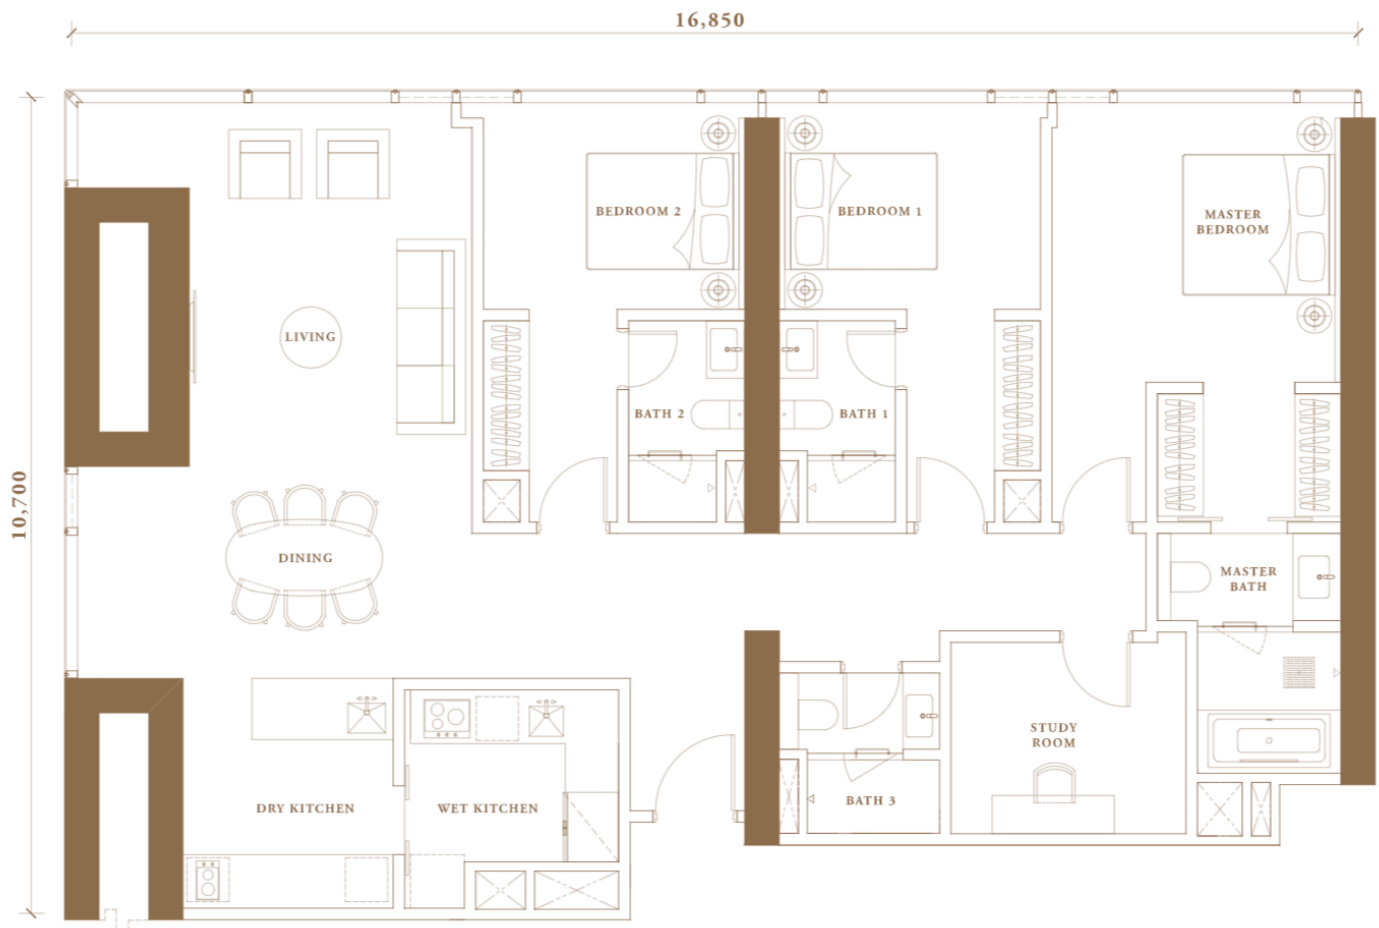

775 sq.ft. (71.98 sq.m.)

Type D3 (UNIT 03)

1 BEDROOM

775 sq.ft. (71.98 sq.m.)

TYPE D4

1+1 STUDY

808 sq.ft. (75.05 sq.m.)

TYPE D5

TYPE E2A

2+1 STUDY

1,514 sq.ft. (140.64 sq.m.)

TYPE F1

3+1 STUDY

1,576 sq.ft. (146.40 sq.m.)

TYPE F2

3+1 STUDY

1,580 sq.ft. (146.82 sq.m.)

TYPE F2a

3+1 STUDY
1,750 sq.ft. (162.54 sq.m.)

TYPE F3

3+1 STUDY

1,831 sq.ft. (170.07 sq.m.)