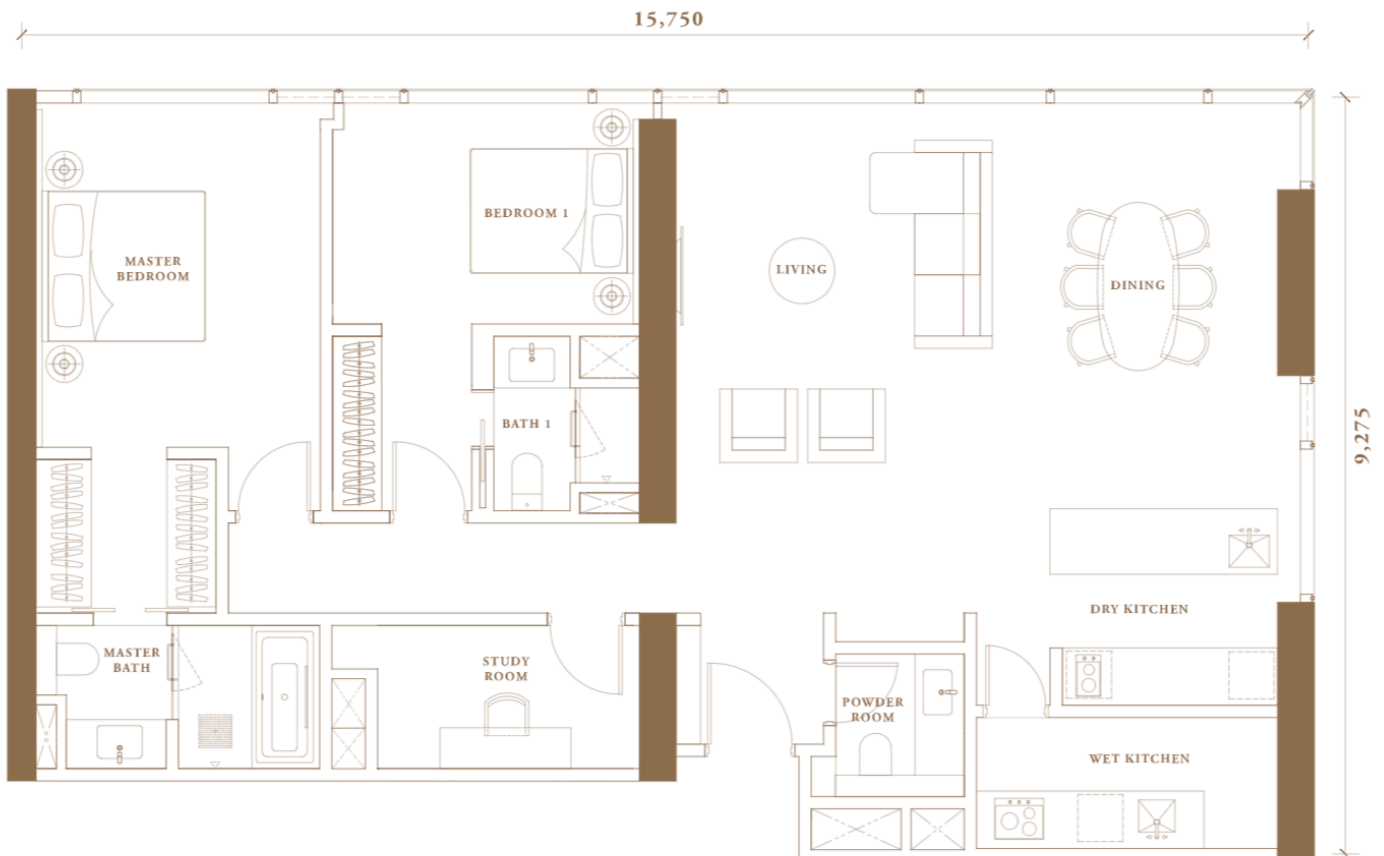

775 sq.ft. (71.98 sq.m.)

Type D3 (UNIT 03)

1 BEDROOM

775 sq.ft. (71.98 sq.m.)

TYPE D4

1+1 STUDY

808 sq.ft. (75.05 sq.m.)

TYPE D5

1+1 STUDY

826 sq.ft. (76.74 sq.m.)

TYPE E1

2 BEDROOM

988 sq.ft. (91.79 sq.m.)

TYPE E2

2+1 STUDY

1,466 sq.ft. (136.19 sq.m.)

TYPE E2A

2+1 STUDY

1,514 sq.ft. (140.64 sq.m.)

TYPE F1

3+1 STUDY

1,576 sq.ft. (146.40 sq.m.)

TYPE F2

3+1 STUDY

1,580 sq.ft. (146.82 sq.m.)

TYPE F2a

3+1 STUDY
1,750 sq.ft. (162.54 sq.m.)

TYPE F3

3+1 STUDY

1,831 sq.ft. (170.07 sq.m.)