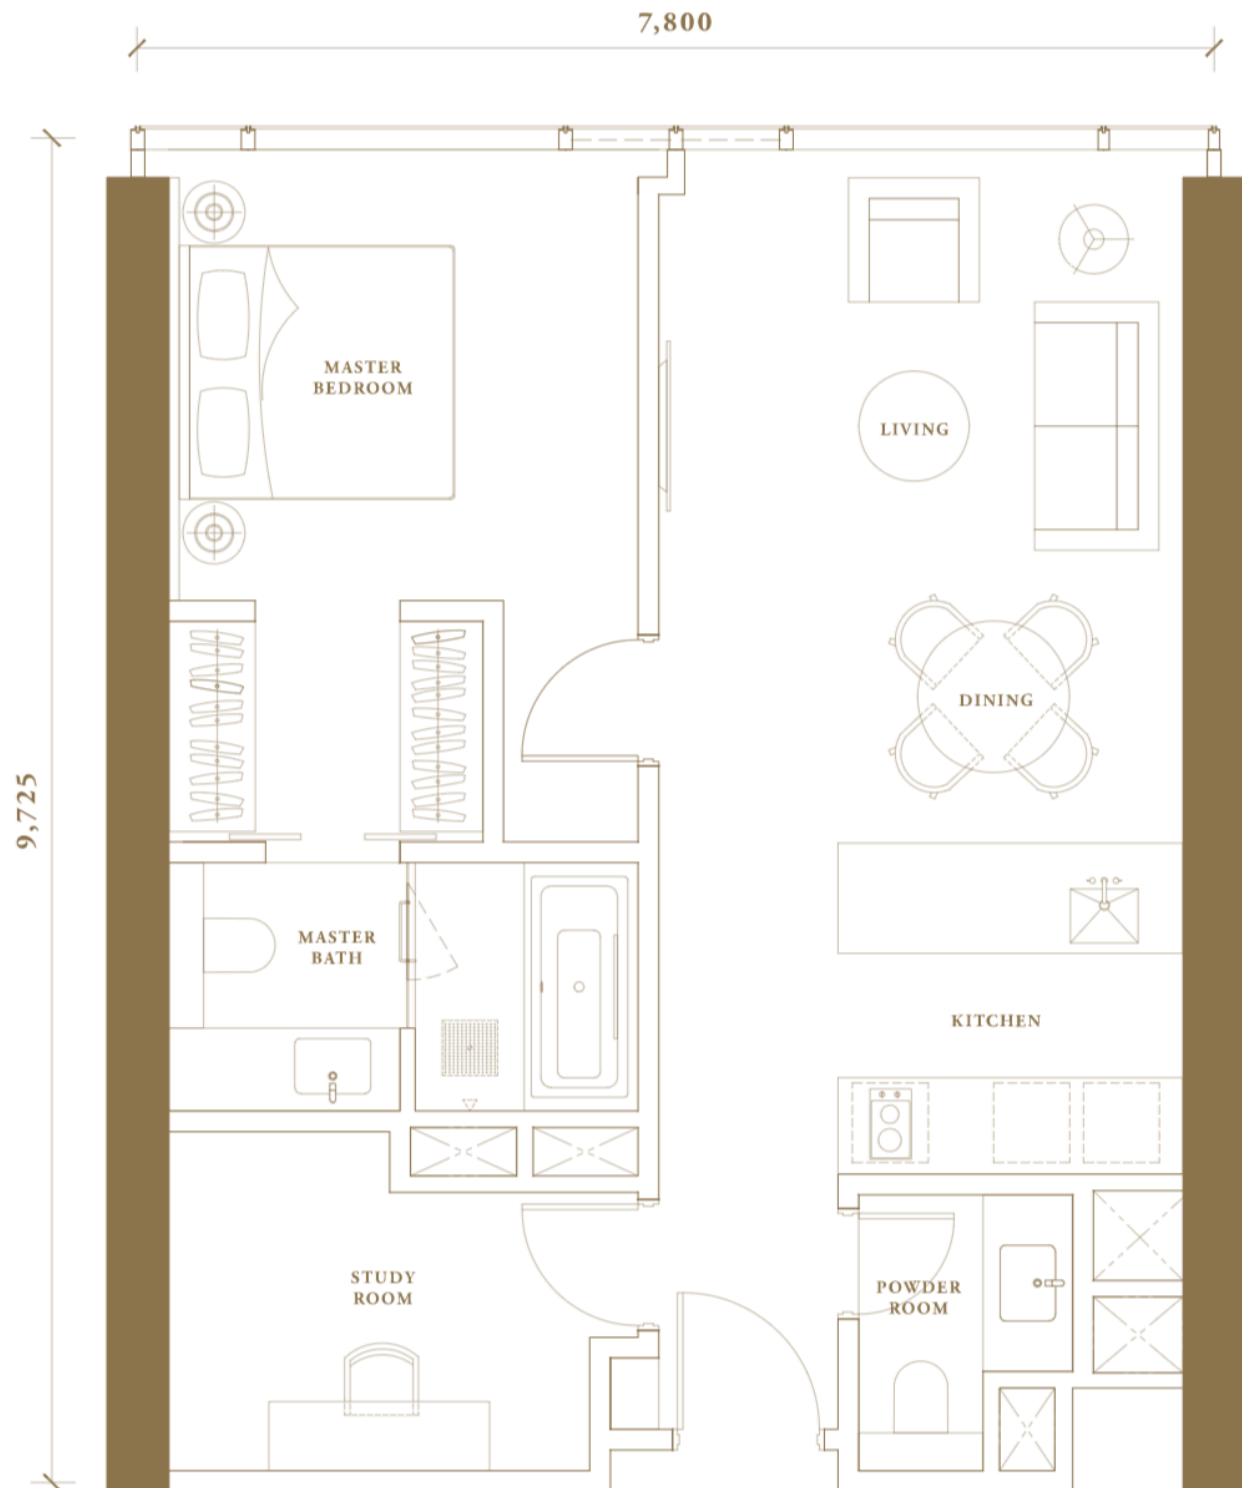

TYPE A1

1 BEDROOM

605 sq.ft. (56.25 sq.m.)

TYPE A2

1 BEDROOM

695 sq.ft. (64.53 sq.m.)

TYPE A3

1 BEDROOM

702 sq.ft. (65.20 sq.m.)

TYPE A4

1 +1 STUDY

808 sq.ft. (75.06 sq.m.)

TYPE B1

2 BEDROOM

1,050 sq.ft. (97.55 sq.m.)

TYPE B2

2 +1 STUDY

1,226 sq.ft. (113.93 sq.m.)

TYPE B3

2 +1 STUDY

1,396 sq.ft. (129.66 sq.m.)

TYPE C1

3 BEDROOM

1,473 sq.ft. (136.84 sq.m.)